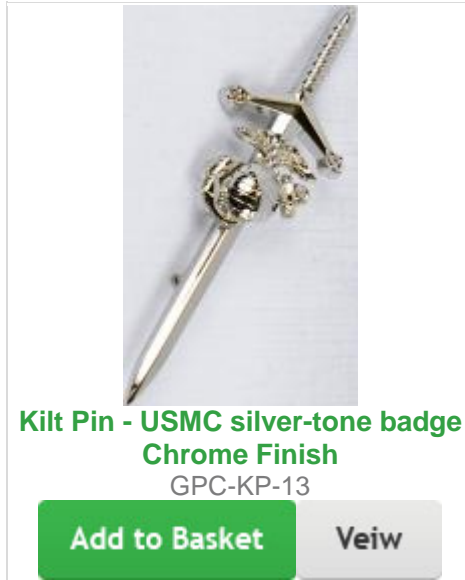

Kilt Pin - Thistle Chrome Finish Swivel lock Pin
GPC-PK4.

[Add to Basket](#)

[View](#)

Kilt Pin - Celtic Knot work Crest Mounted Chrome
GPC-PK5.

[Add to Basket](#)

[View](#)

Kilt Pin - Scottish Highland Battle Axe Chrome Finish
GPC-PK-06

[Add to Basket](#)

[View](#)

Kilt Pin - Scottish Highland Sword Modern Masonic
GPC-PK-07

[Add to Basket](#)

[View](#)

Kilt Pin - Scottish Lion Rampant Chrome Finish
GPC-PK-08

[Add to Basket](#)

[View](#)

Kilt Pin - Scottish Highland Bagpipe Piper in a Sword Shape.
GPC-PK-09

[Add to Basket](#)

[View](#)

Kilt Pin - Scottish Highland Thistle Hilt
GPC-PK-10

Kilt Pin - Welsh Dragon Badge Chrome Finish
GPC-PK-11

Kilt Pin - Thistle Kilt Pin in chrome finish
GPC-PK-12

QUALITY AND STANDARDS:-

Our manufacturing and packing standards meet the international requirements. We do not compromise on the quality of our products. We start the high standard process from the beginning to packed and dispatched.